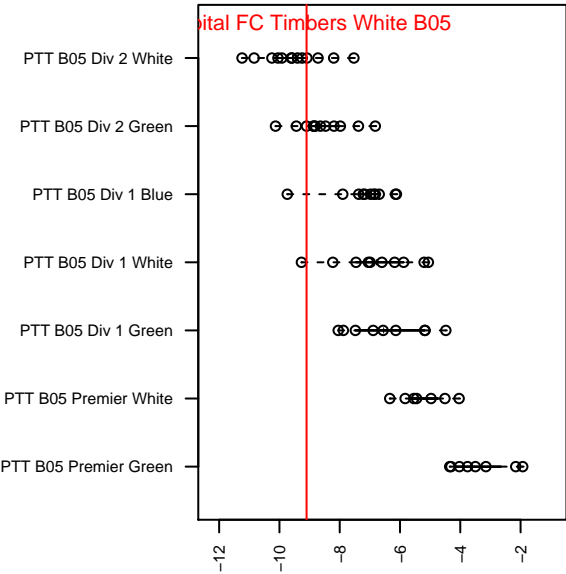

Venues played:
 2016 PTT B05 Division 2 Green
 2016 OYS Presidents Cup B05
 2016 Spr OYS B05 Division 2 Green

Capital FC Timbers White B05
 Dots are actual minus expected GF (blue circles) and GA (red triangles).
 Blue line is smoothed change in attack strength. Red is smoothed change in defense strength.

**attack and defense variance (black dot)
relative to other teams
and top 10 in region**

**attack and defense rating
relative to others at age
and all opponents in last 13 months**

Performance relative to 13 month average